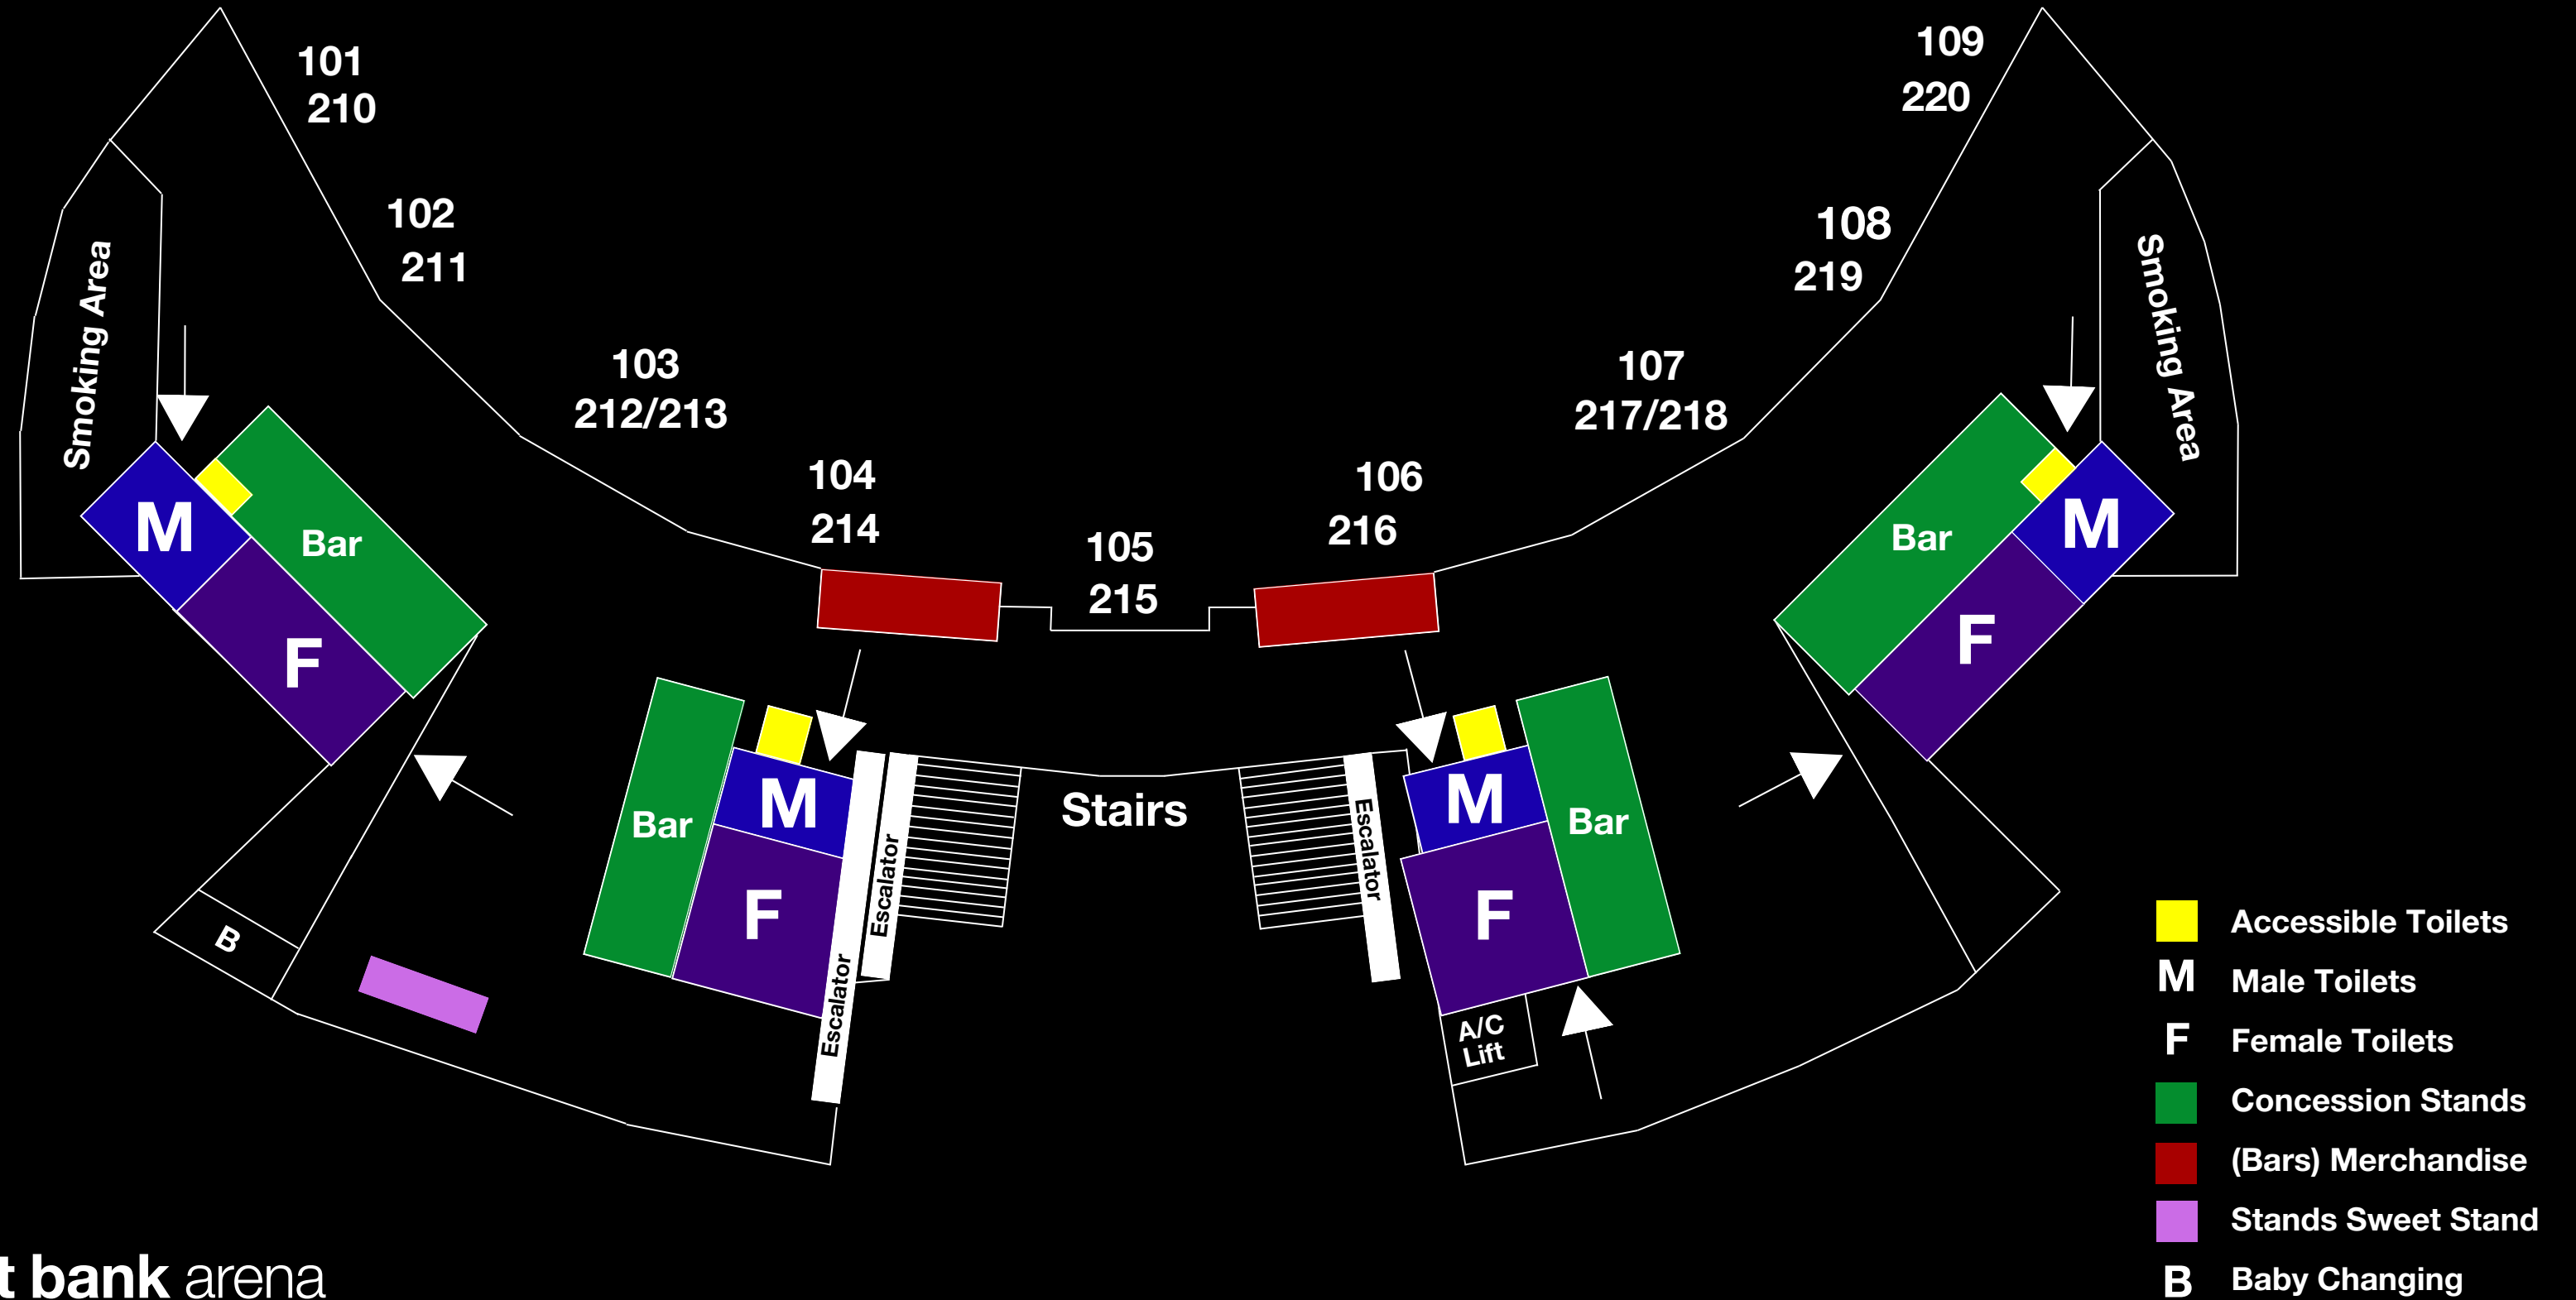

Level 2 - Concourse

first direct bank arena