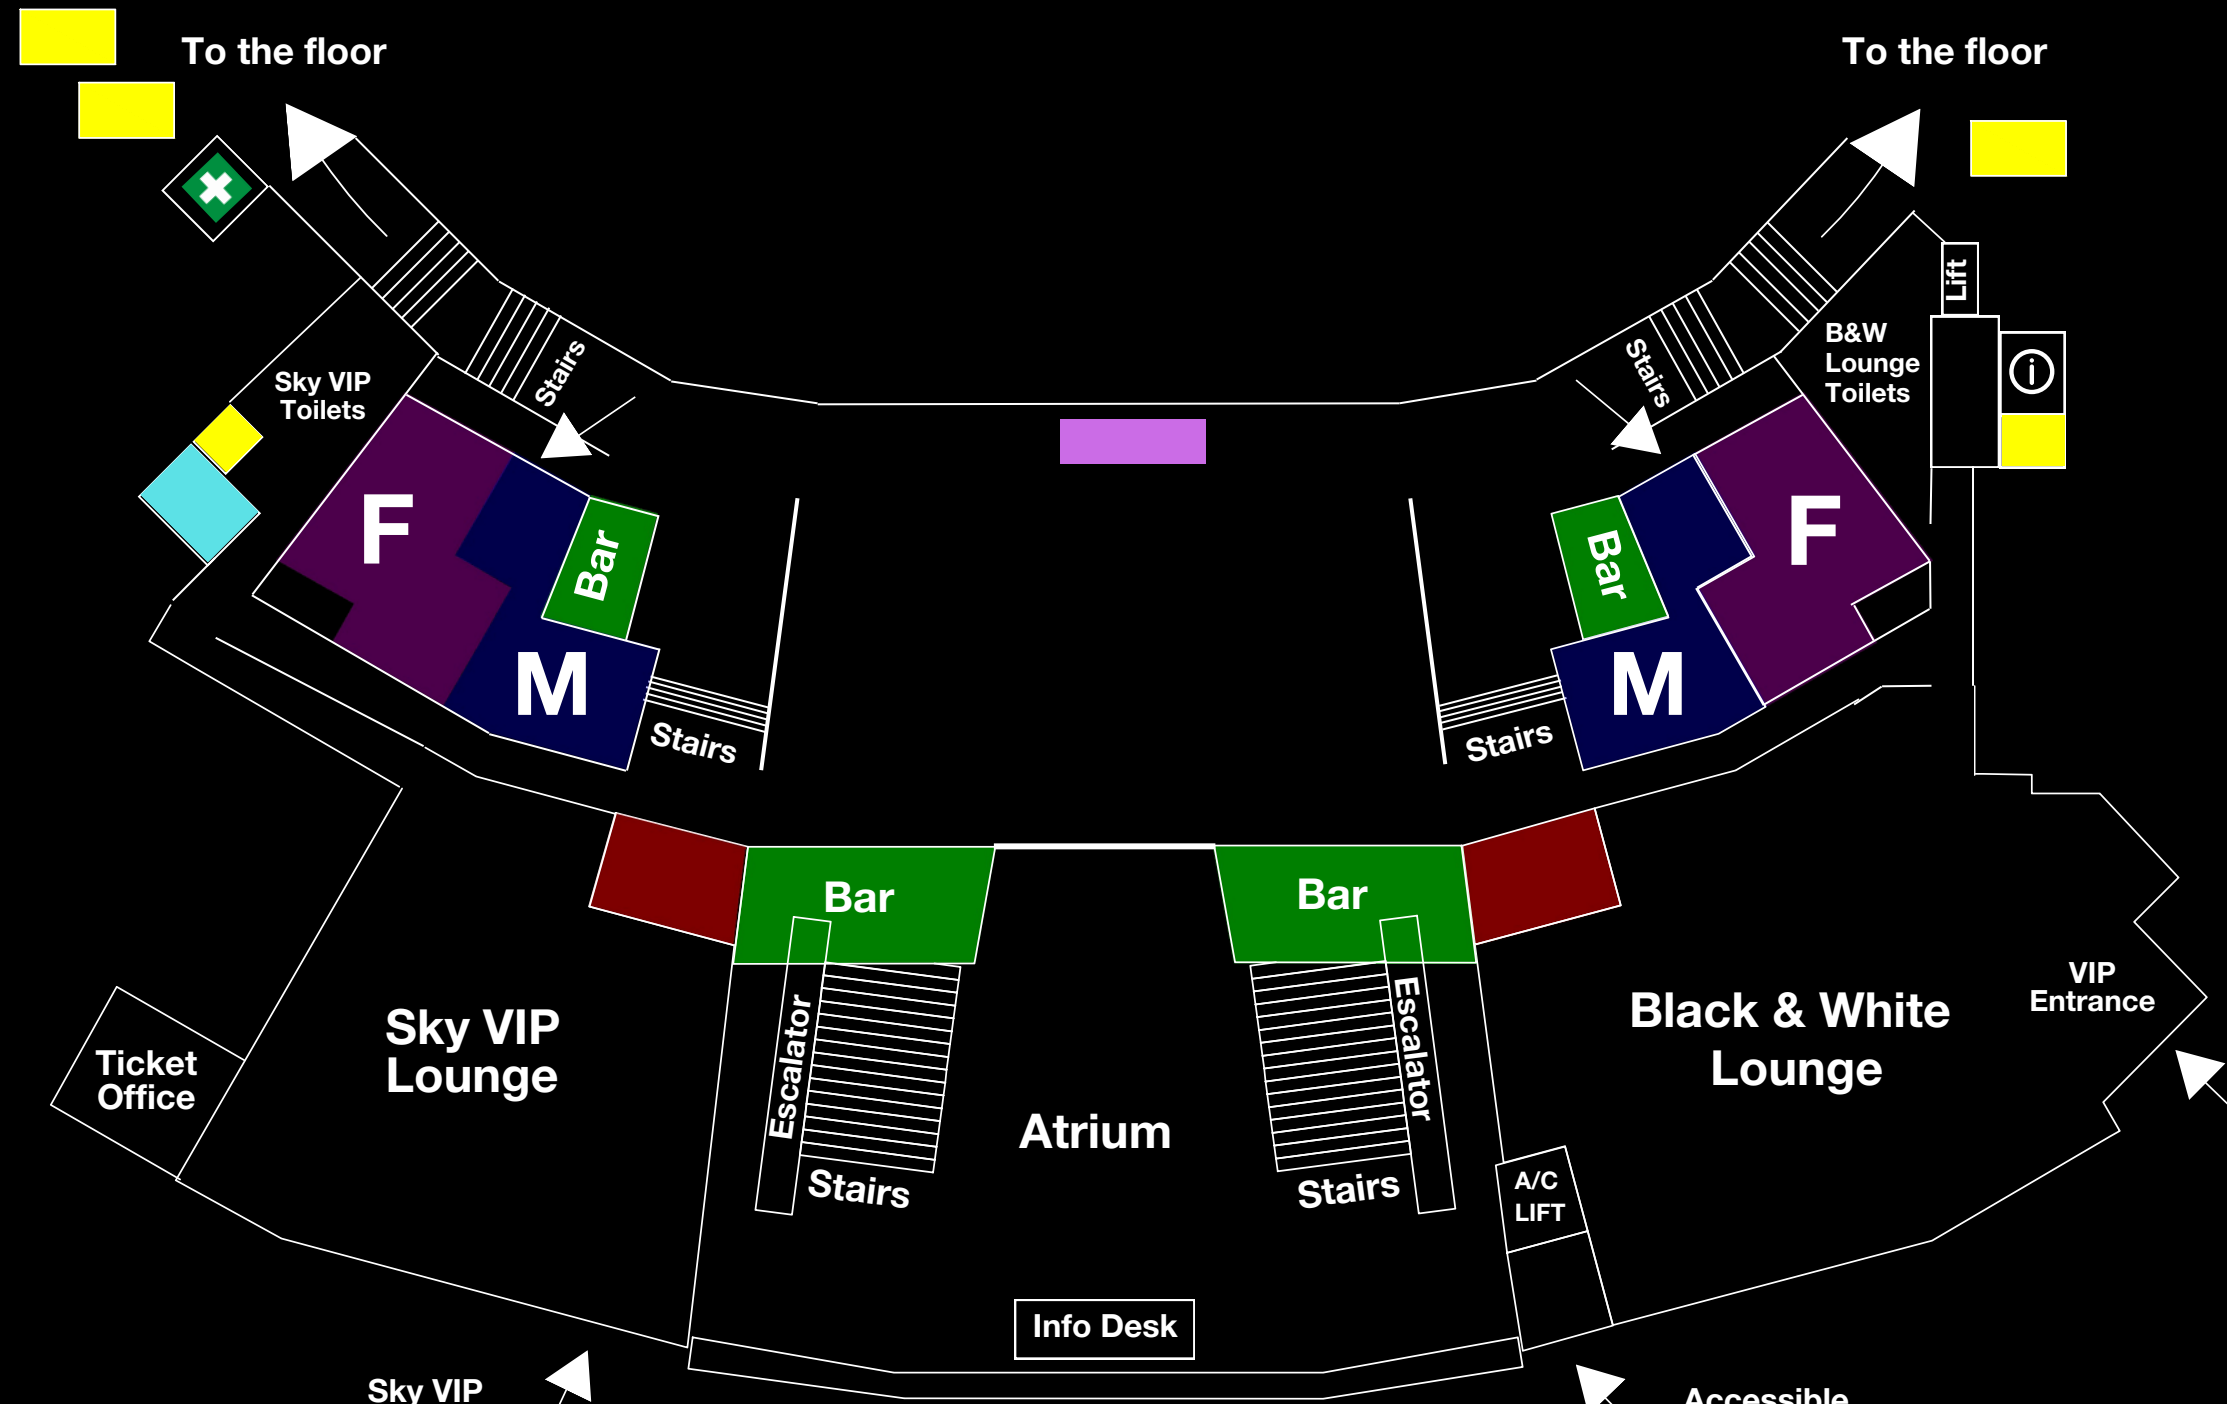

# Level 1 - Concourse & Entry Doors

- Accessible Toilets
- Changing Places Facility
- M** Male Toilets
- F** Female Toilets
- Concession Stands
- Merchandise Stands
- B** Baby Changing
- + First Aid Room
- Sweet Stand
- i Quiet Room

first direct bank arena

Sky VIP Entrance

Front Entry Doors

Accessible Entrance

VIP Entrance

To the floor

To the floor

# Level 3 - Concourse

first direct bank arena

- Accessible Toilets
- M** Male Toilets
- F** Female Toilets
- B** Baby Changing

# Level 4 - Concourse

first direct bank arena

-  Accessible Toilets & B/C
-  Male Toilets
-  Female Toilets
-  Concession Stands
-  Merchandise Stands