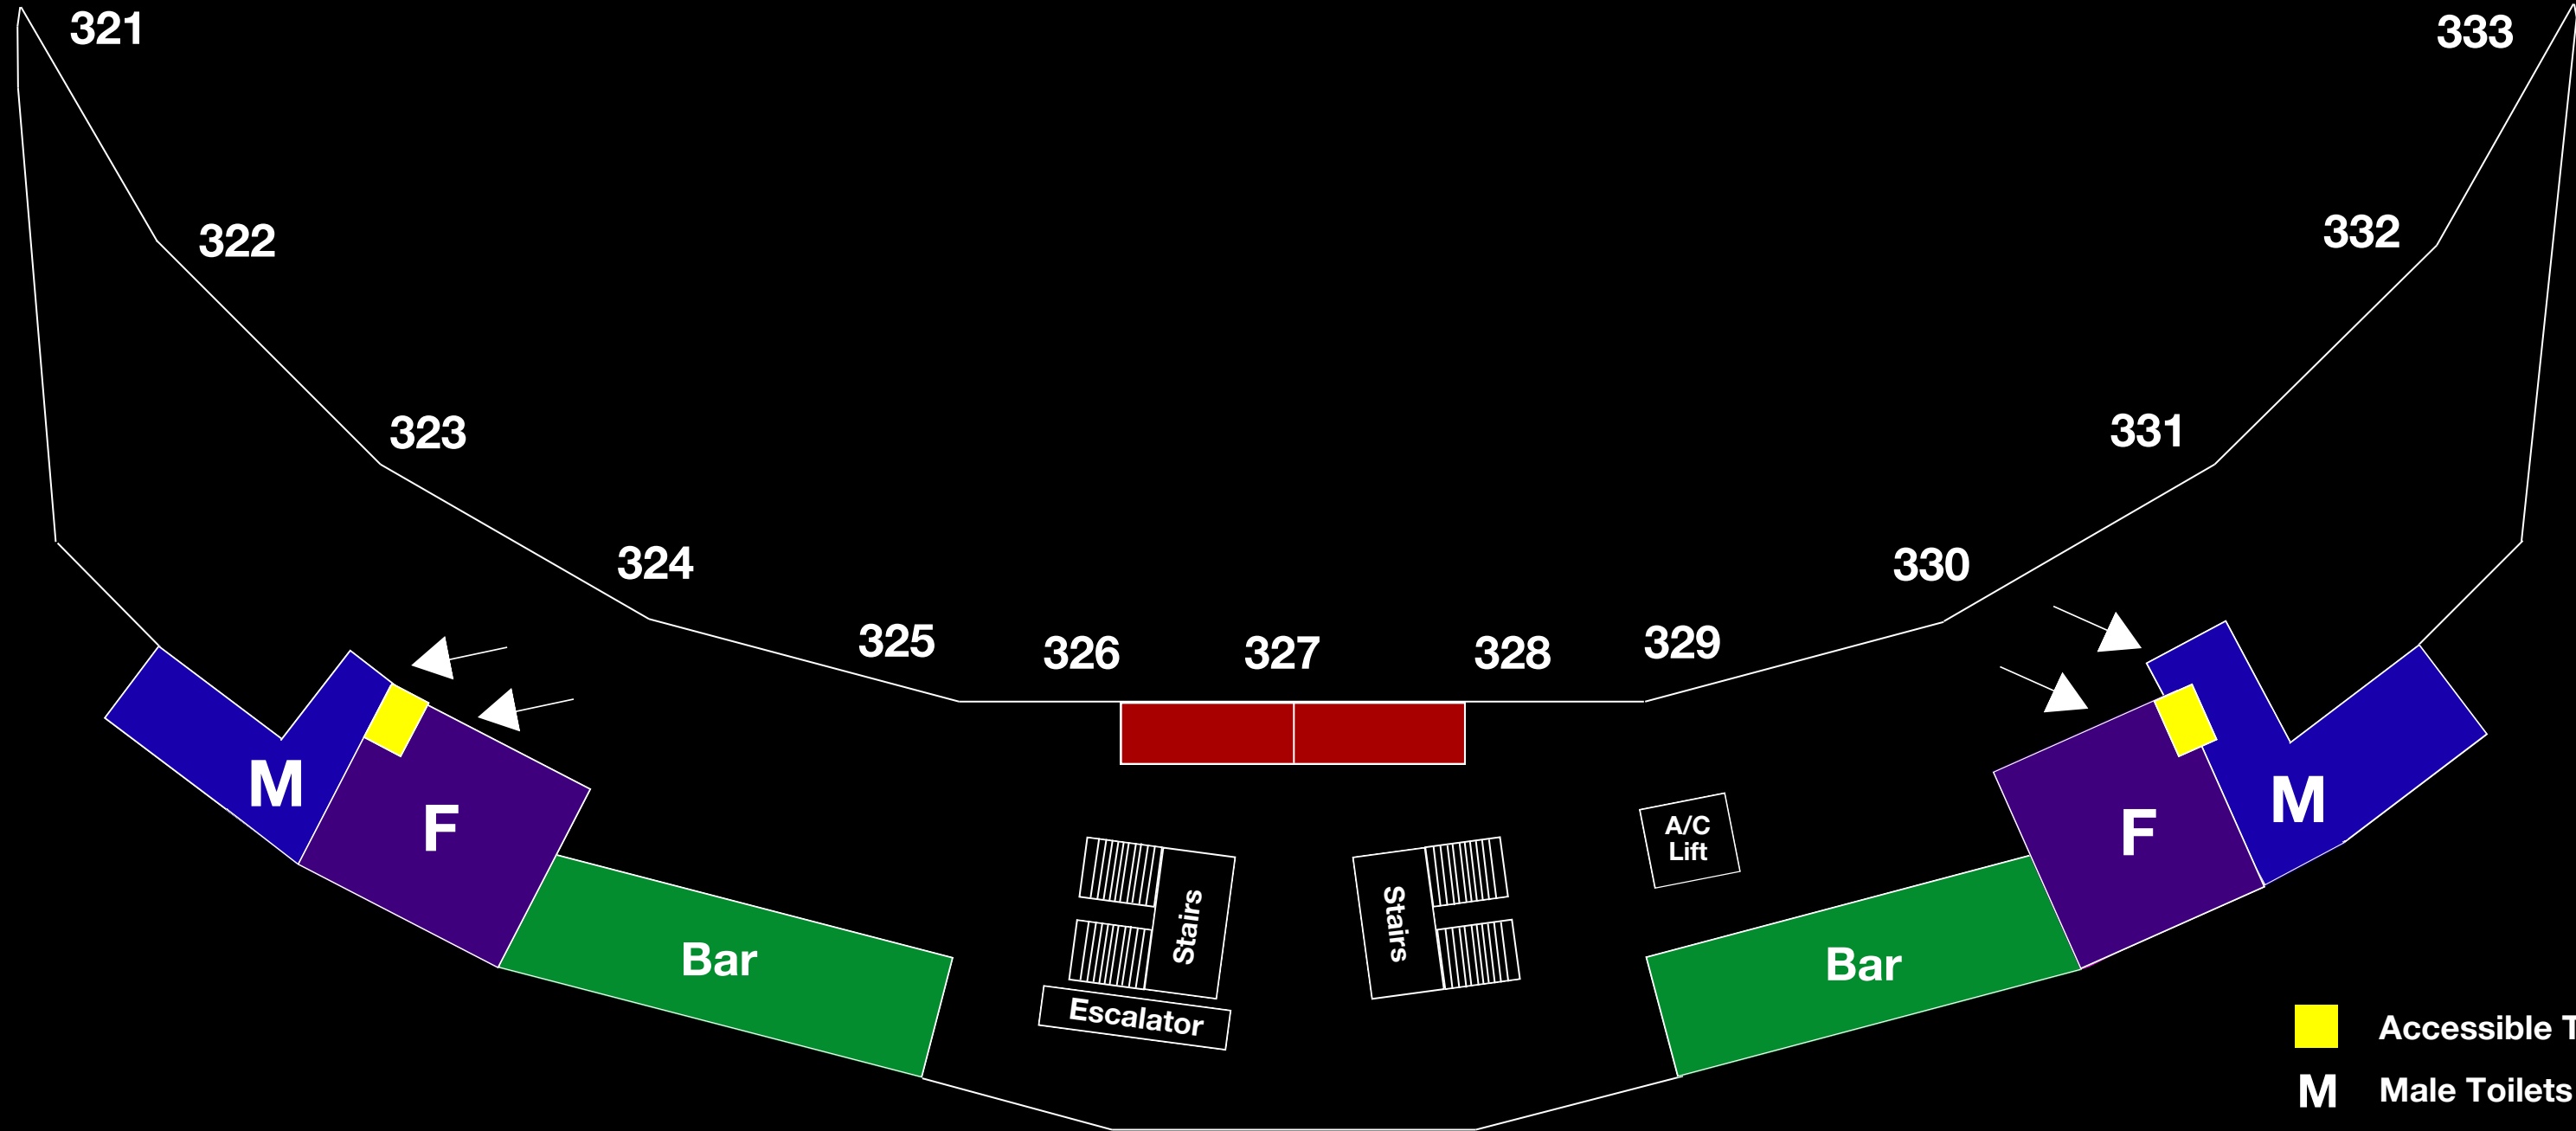

# Level 1 - Concourse & Entry Doors

- Accessible Toilets
- Changing Places Facility
- M** Male Toilets
- F** Female Toilets
- Concession Stands
- Merchandise Stands
- B** Baby Changing
- + First Aid Room
- Sweet Stand
- i Quiet Room

# Level 2 - Concourse

first direct bank arena

# Level 3 - Concourse

first direct bank arena

- Accessible Toilets
- M** Male Toilets
- F** Female Toilets
- B** Baby Changing

# Level 4 - Concourse

first direct bank arena

-  Accessible Toilets & B/C
-  Male Toilets
-  Female Toilets
-  Concession Stands
-  Merchandise Stands